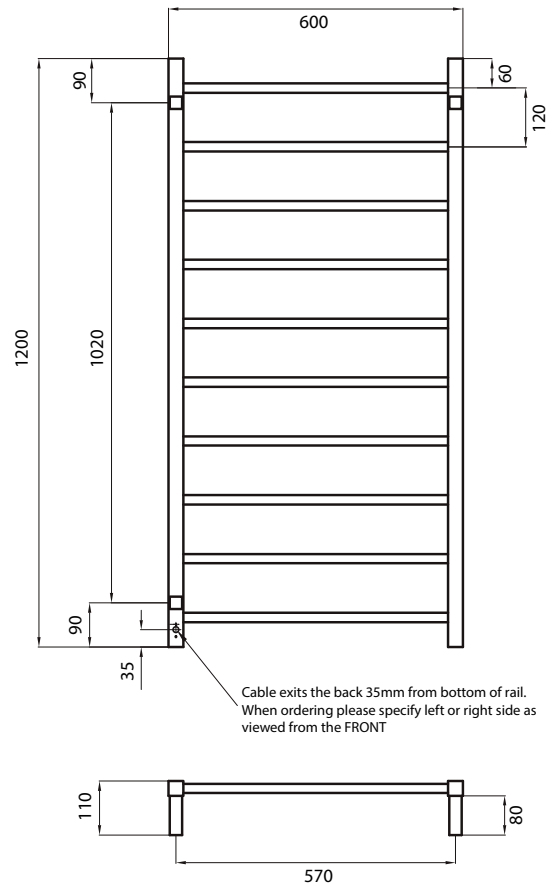

# SQUARE HEATED specifications

## STR02

MANUFACTURED FROM 304 GRADE STAINLESS STEEL  
 IP55 RATED  
 ALL TOWEL RAILS AVAILABLE WITH EITHER BOTTOM LEFT OR RIGHT OUTPUT  
 HARD WIRED OR PLUG IN OPTIONS  
 AVAILABLE ON ALL HEATED TOWEL RAILS  
 CAN BE MOUNTED UPSIDE DOWN  
 COVERED BY A 7 YEAR WARRANTY

### FEATURES

- Square bar / Height 1200mm / 10 evenly spaced bars / 130W
- Vertical bars 30mm x 30mm
- Horizontal bars 19mm x 19mm
- 110mm from wall
- Cable length: 1.4m

### SIZE (MM) FINISH

STR02LEFT

600x1200 Polished

STR02RIGHT

600x1200 Polished