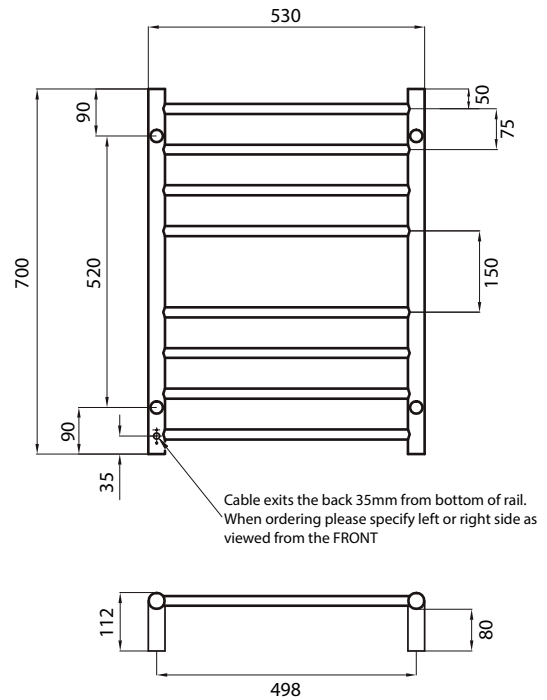

## RTR530

MIRROR POLISHED AND SATIN BRUSHED  
 MANUFACTURED FROM 304 GRADE  
 STAINLESS STEEL  
 COLOURED FINISHES MANUFACTURED  
 FROM 201 GRADE STAINLESS STEEL  
 IP55 RATED (COLOURED FINISHES ARE  
 IP54 RATED)  
 ALL TOWEL RAILS AVAILABLE WITH EITHER  
 BOTTOM LEFT OR RIGHT OUTPUT  
 HARD WIRED OR PLUG IN OPTIONS  
 AVAILABLE ON ALL HEATED TOWEL RAILS  
 CAN BE MOUNTED UPSIDE DOWN  
 COVERED BY A 7 YEAR WARRANTY

| FEATURES  | CODE            | SIZE (MM) | FINISH        |   |
|---|-----------------|-----------|---------------|---|
| <ul style="list-style-type: none"> <li>• Round bar / Height 700mm / 8 bars with a central gap / 65W</li> <li>• Vertical bars 32mm diameter</li> <li>• Horizontal bars 19mm diameter</li> <li>• 112mm from wall</li> <li>• Cable length: 1.4m</li> </ul> | RTR530LEFT      | 530x700   | Polished      | ● |
|   | RTR530RIGHT     | 530x700   | Polished      | ● |
|   | BRU-RTR530LEFT  | 530x700   | Satin Brushed | ● |
|   | BRU-RTR530RIGHT | 530x700   | Satin Brushed | ● |
|   | BRTR530LEFT     | 530x700   | Matt Black    | ● |
|   | BRTR530RIGHT    | 530x700   | Matt Black    | ● |