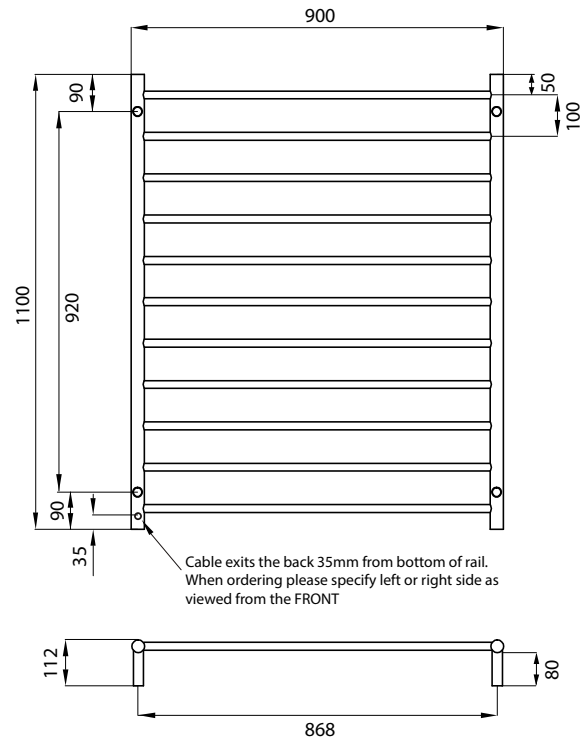

ROUND HEATED *specifications*

RTR05

MANUFACTURED FROM 304 GRADE STAINLESS STEEL
 IP55 RATED
 ALL TOWEL RAILS AVAILABLE WITH EITHER BOTTOM LEFT OR RIGHT OUTPUT
 HARD WIRED OR PLUG IN OPTIONS AVAILABLE ON ALL HEATED TOWEL RAILS
 CAN BE MOUNTED UPSIDE DOWN
 COVERED BY A 7 YEAR WARRANTY

FEATURES	CODE	SIZE (MM)	FINISH
• Round bar / Height 1100mm / 11 evenly spaced bars / 130W	RTR05LEFT	900x1100	Polished
• Vertical bars 32mm diameter	RTR05RIGHT	900x1100	Polished
• Horizontal bars 19mm diameter			
• 112mm from wall			
• Cable length: 1.4m			