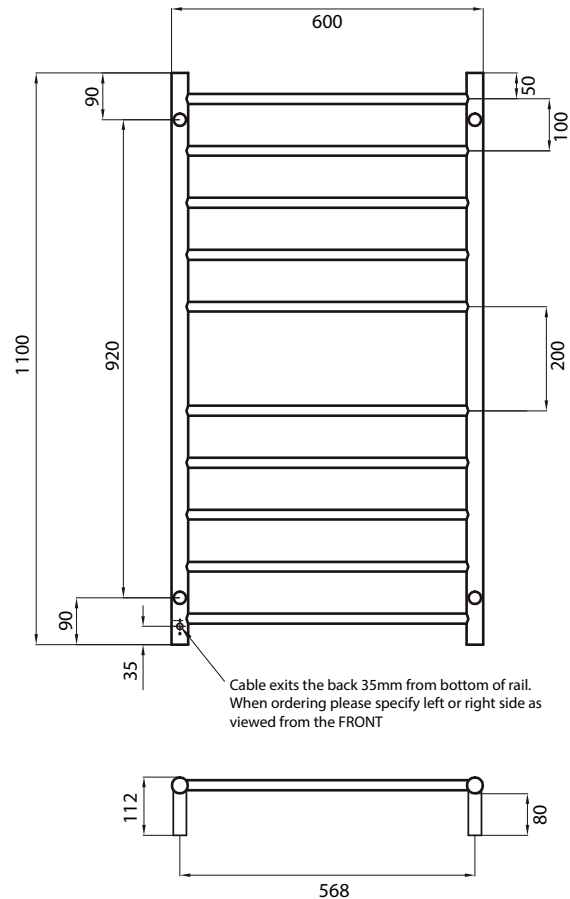

# ROUND HEATED *specifications*

## RTR02

MIRROR POLISHED AND SATIN BRUSHED  
 MANUFACTURED FROM 304 GRADE  
 STAINLESS STEEL  
 COLOURED FINISHES MANUFACTURED  
 FROM 201 GRADE STAINLESS STEEL  
 IP55 RATED (COLOURED FINISHES ARE  
 IP54 RATED)  
 ALL TOWEL RAILS AVAILABLE WITH EITHER  
 BOTTOM LEFT OR RIGHT OUTPUT  
 HARD WIRED OR PLUG IN OPTIONS  
 AVAILABLE ON ALL HEATED TOWEL RAILS  
 CAN BE MOUNTED UPSIDE DOWN  
 COVERED BY A 7 YEAR WARRANTY

FEATURES	CODE	SIZE (MM)	FINISH	
<ul style="list-style-type: none"> <li>• Round bar / Height 1100mm / 10 bars with a central gap / 125W</li> <li>• Vertical bars 32mm diameter</li> <li>• Horizontal bars 19mm diameter</li> <li>• 112mm from wall</li> <li>• Cable length: 1.4m</li> </ul>	RTR02LEFT	600x1100	Polished	
	RTR02RIGHT	600x1100	Polished	
	BRU-RTR02LEFT	600x1100	Satin Brushed	
	BRU-RTR02RIGHT	600x1100	Satin Brushed	
	BRTR02LEFT	600x1100	Matt Black	
	BRTR02RIGHT	600x1100	Matt Black	