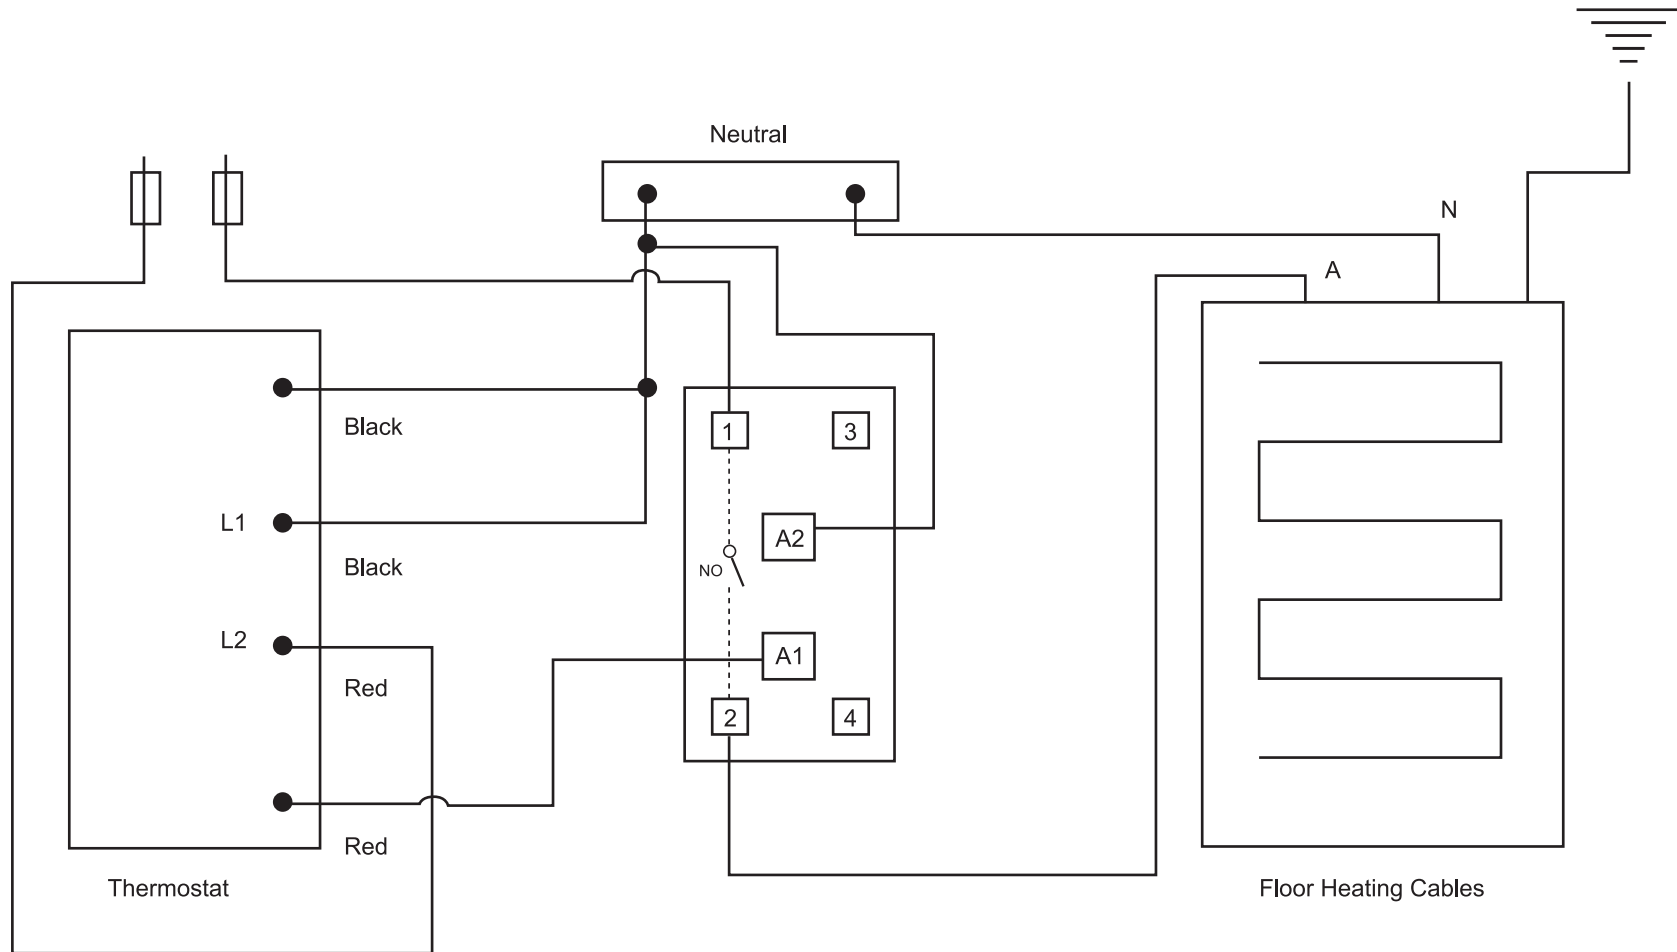

Wiring Instructions for Thermostat and Contactor

For further assistance call Sydney Floorheating on (02) 9456 3214